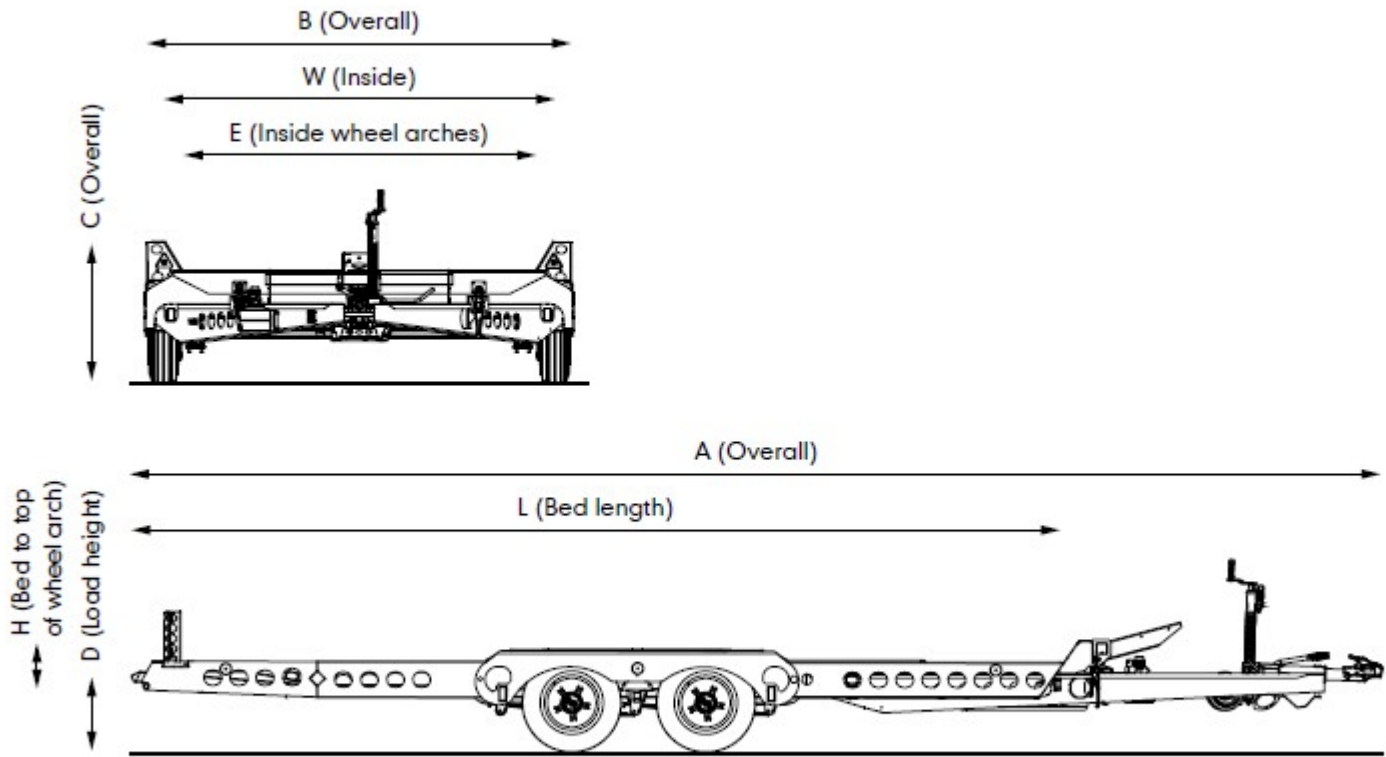

# CT177 Standard Dimensions

| Dimensions in Metres | A   | B   | C    | D    | E    | L   | W    | H   | Unladen Weight | Gross Weight |
|----------------------|-----|-----|------|------|------|-----|------|-----|----------------|--------------|
| CT177                | 6.7 | 2.3 | 0.75 | 0.43 | 1.89 | 5.0 | 2.16 | 0.1 | 805kg          | 3500kg       |